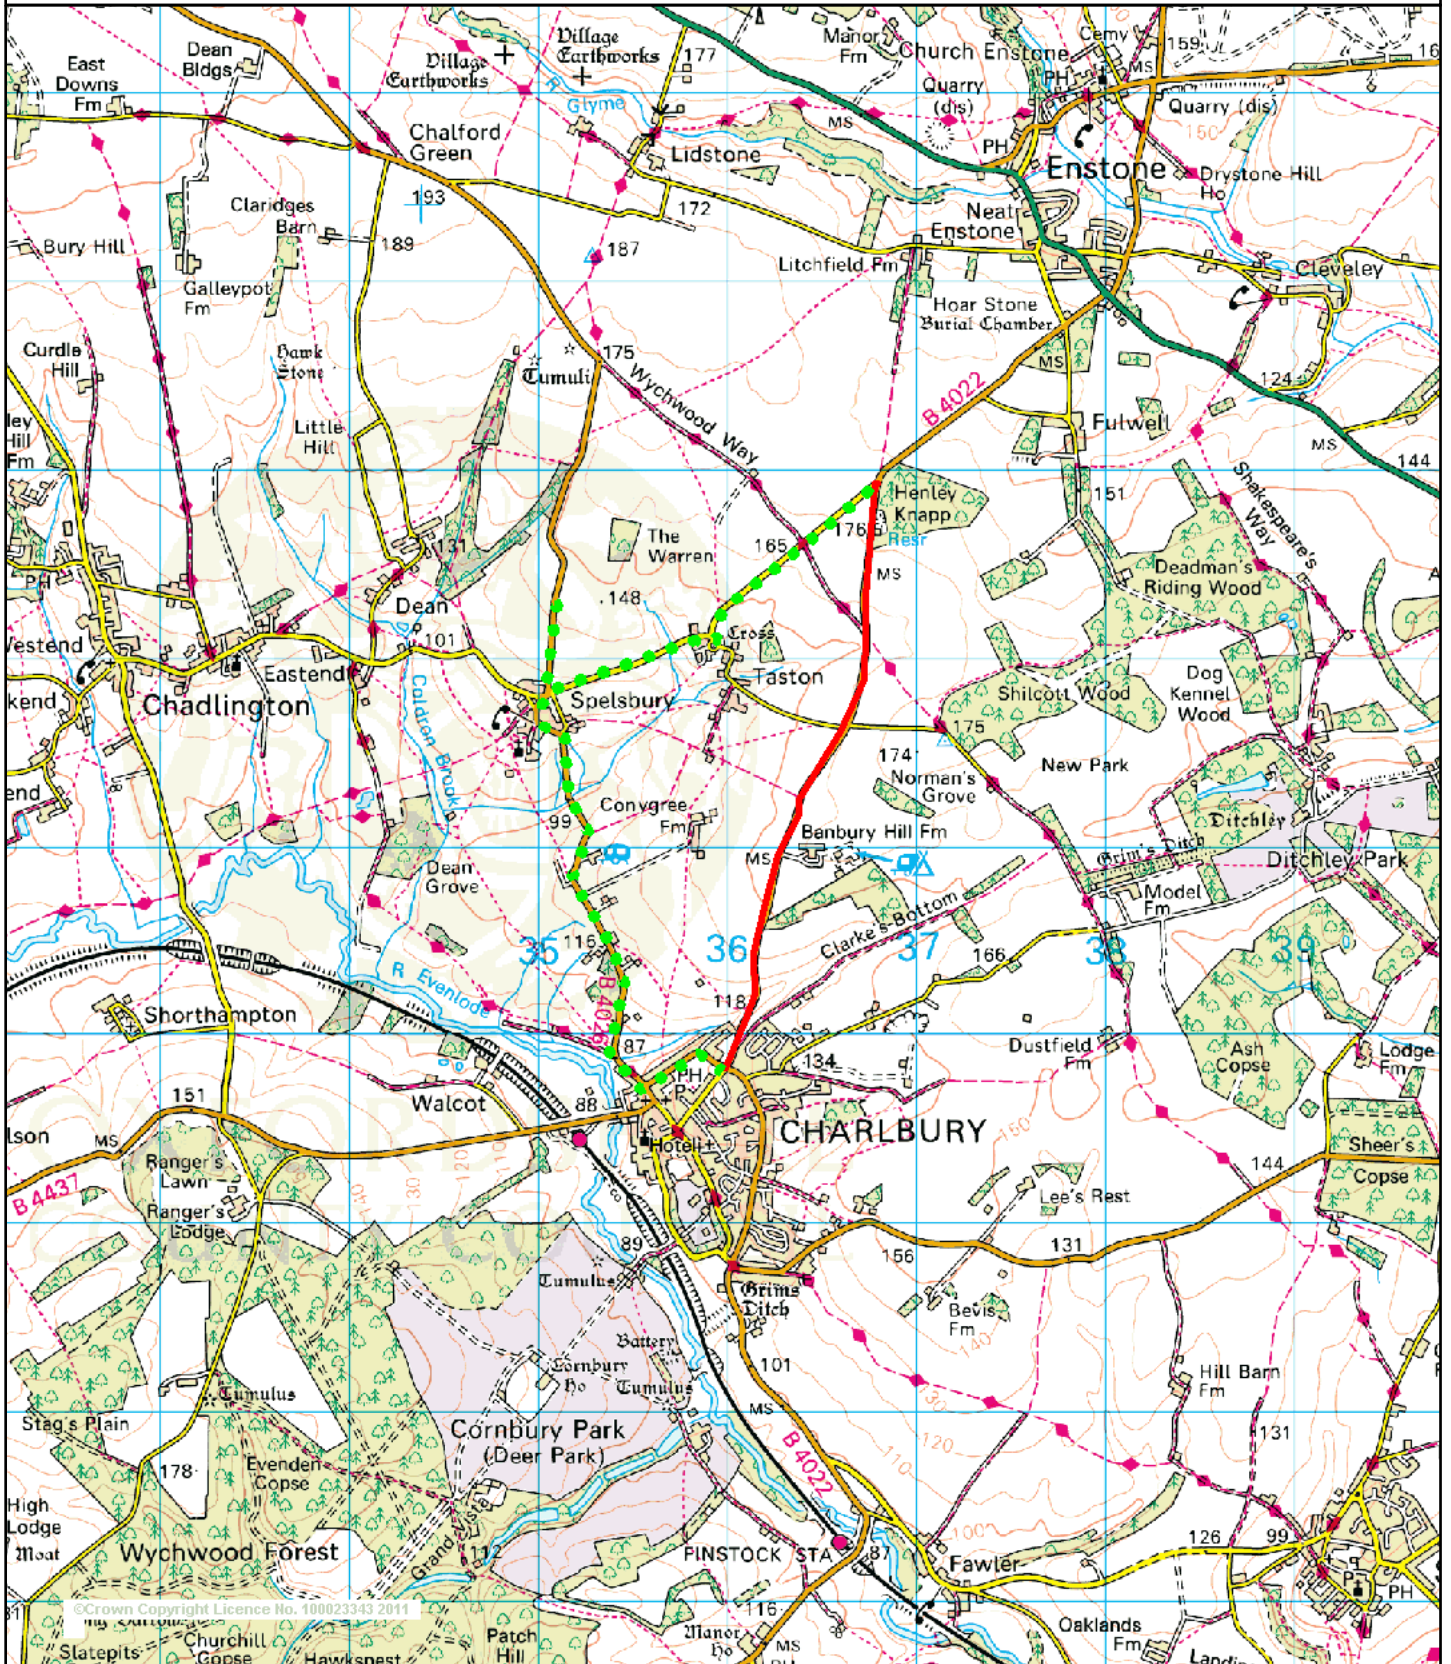

B4022 - CHARLBURY - ENSTONE - ROAD CLOSURE

© Crown Copyright and database rights 2011 100023343

Scale 1/40000 Date 16/8/2011

Centre = 435984 E 221056 N

Warning: To print this map to the scale shown, the paper size should be set to A4 Portrait and Page Scaling in the printer dialogue box should be set to None.