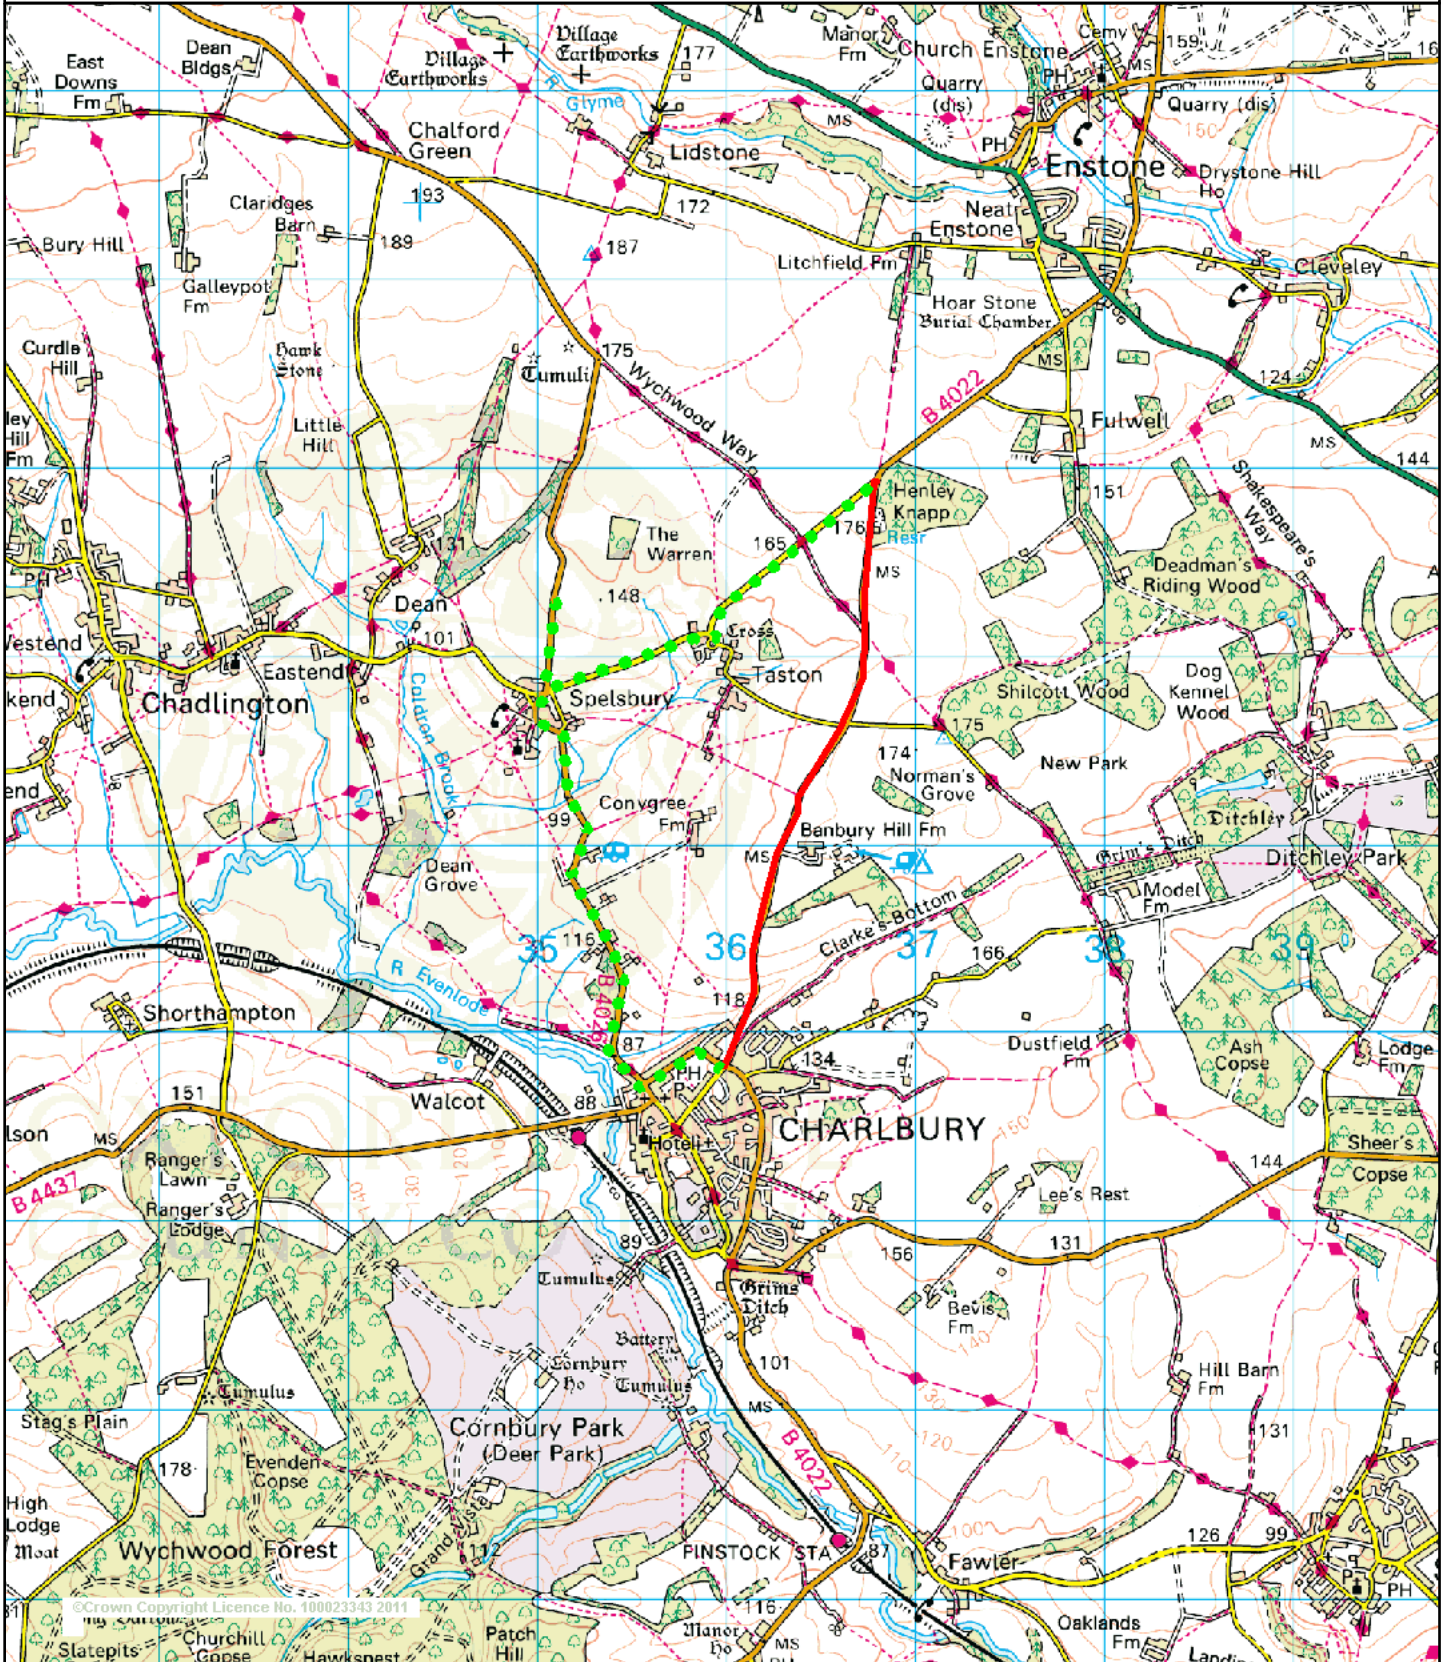

B4022 - CHARLBURY - ENSTONE - ROAD CLOSURE

© Crown Copyright and database rights 2011 100023343

Scale 1/40000 Date 16/8/2011

Centre = 435984 E 221056 N

Warning: To print this map to the scale shown, the paper size should be set to A4 Portrait and Page Scaling in the printer dialogue box should be set to None.