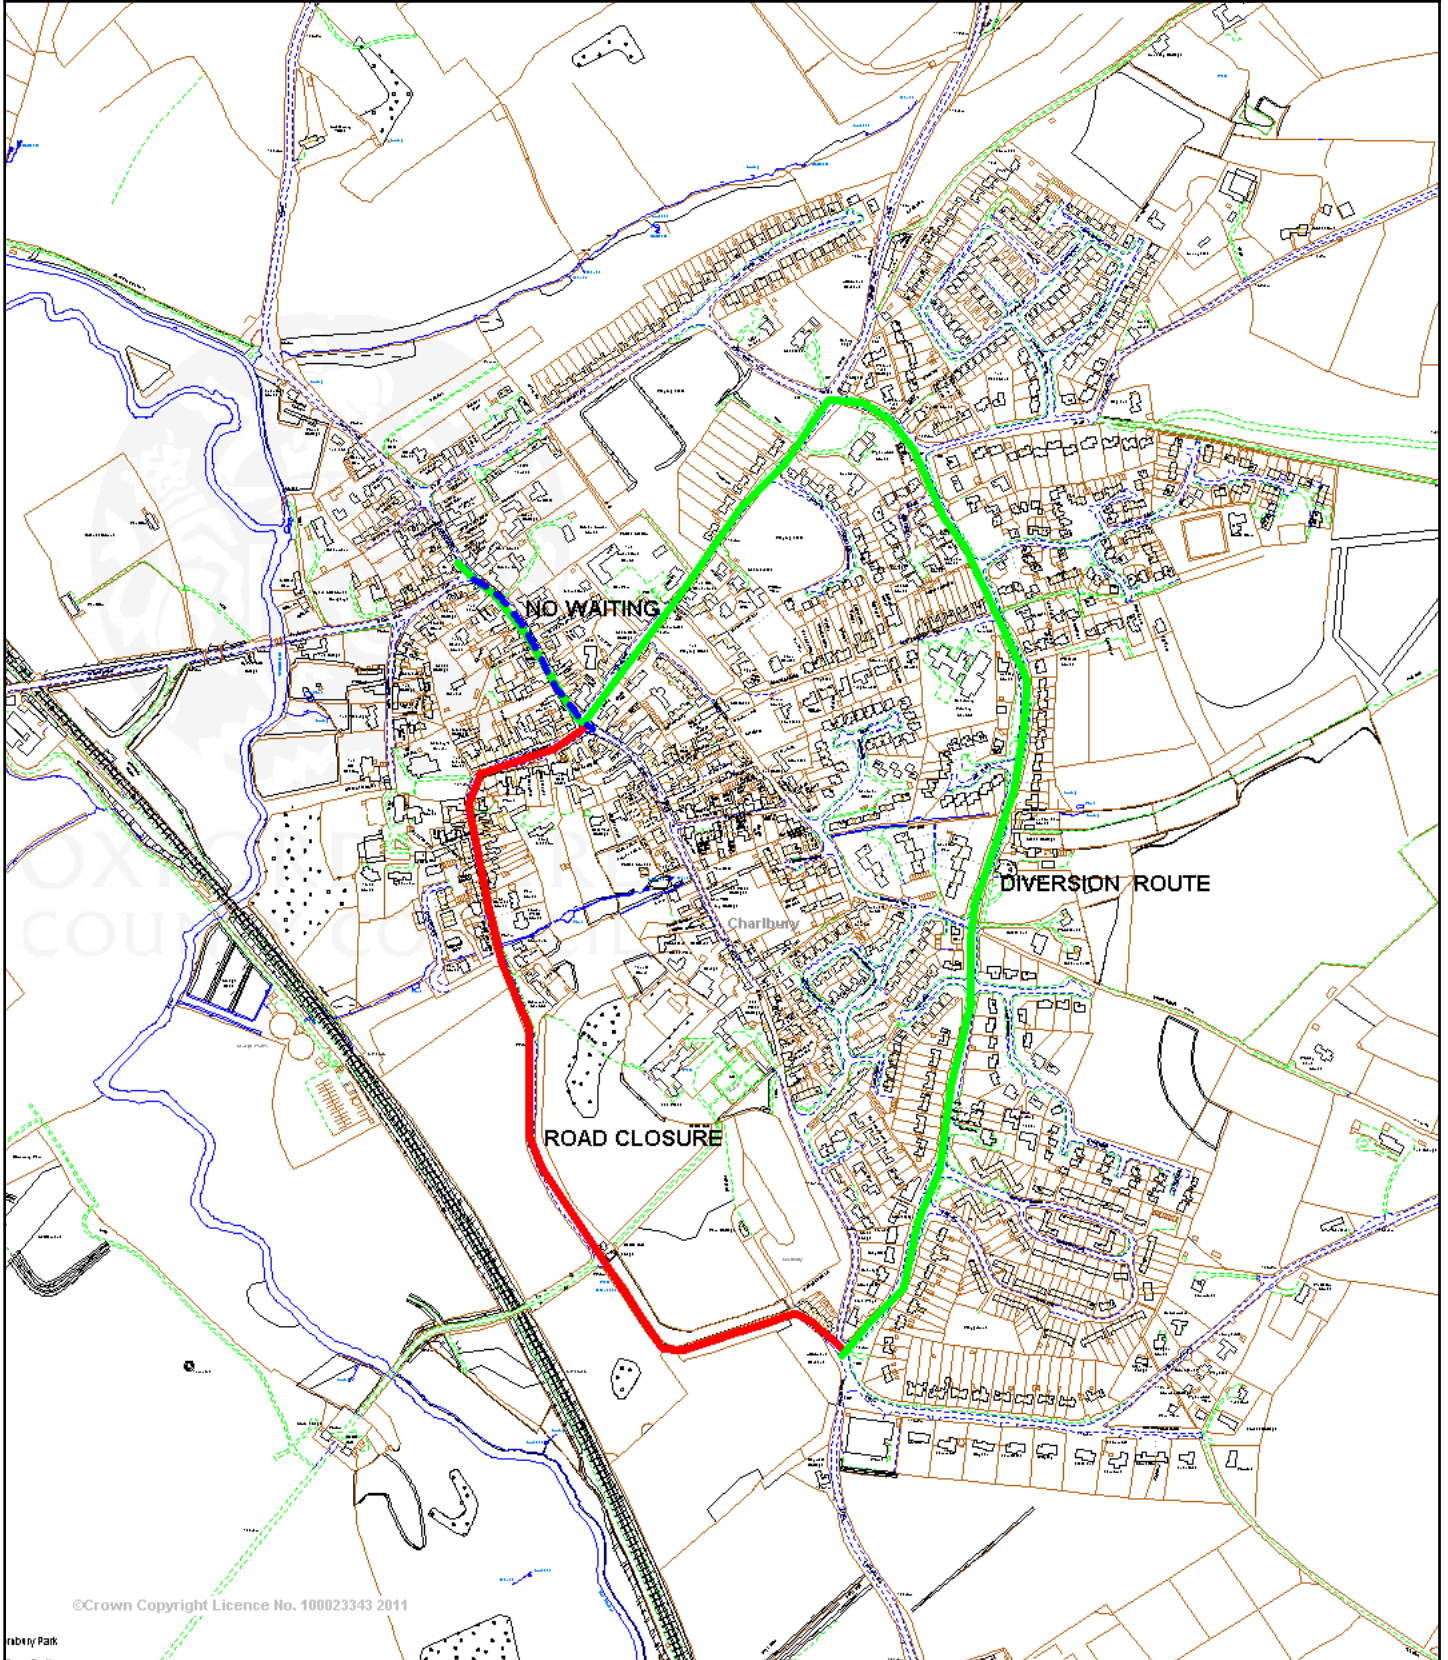

CHARLBURY - PARK STREET - CLOSURE

© Crown Copyright and database rights 2011 100023343

Scale 1/8000 Date 24/11/2011

Centre = 435878 E 219356 N

Warning: To print this map to the scale shown, the paper size should be set to A4 Portrait and Page Scaling in the printer dialogue box should be set to None.