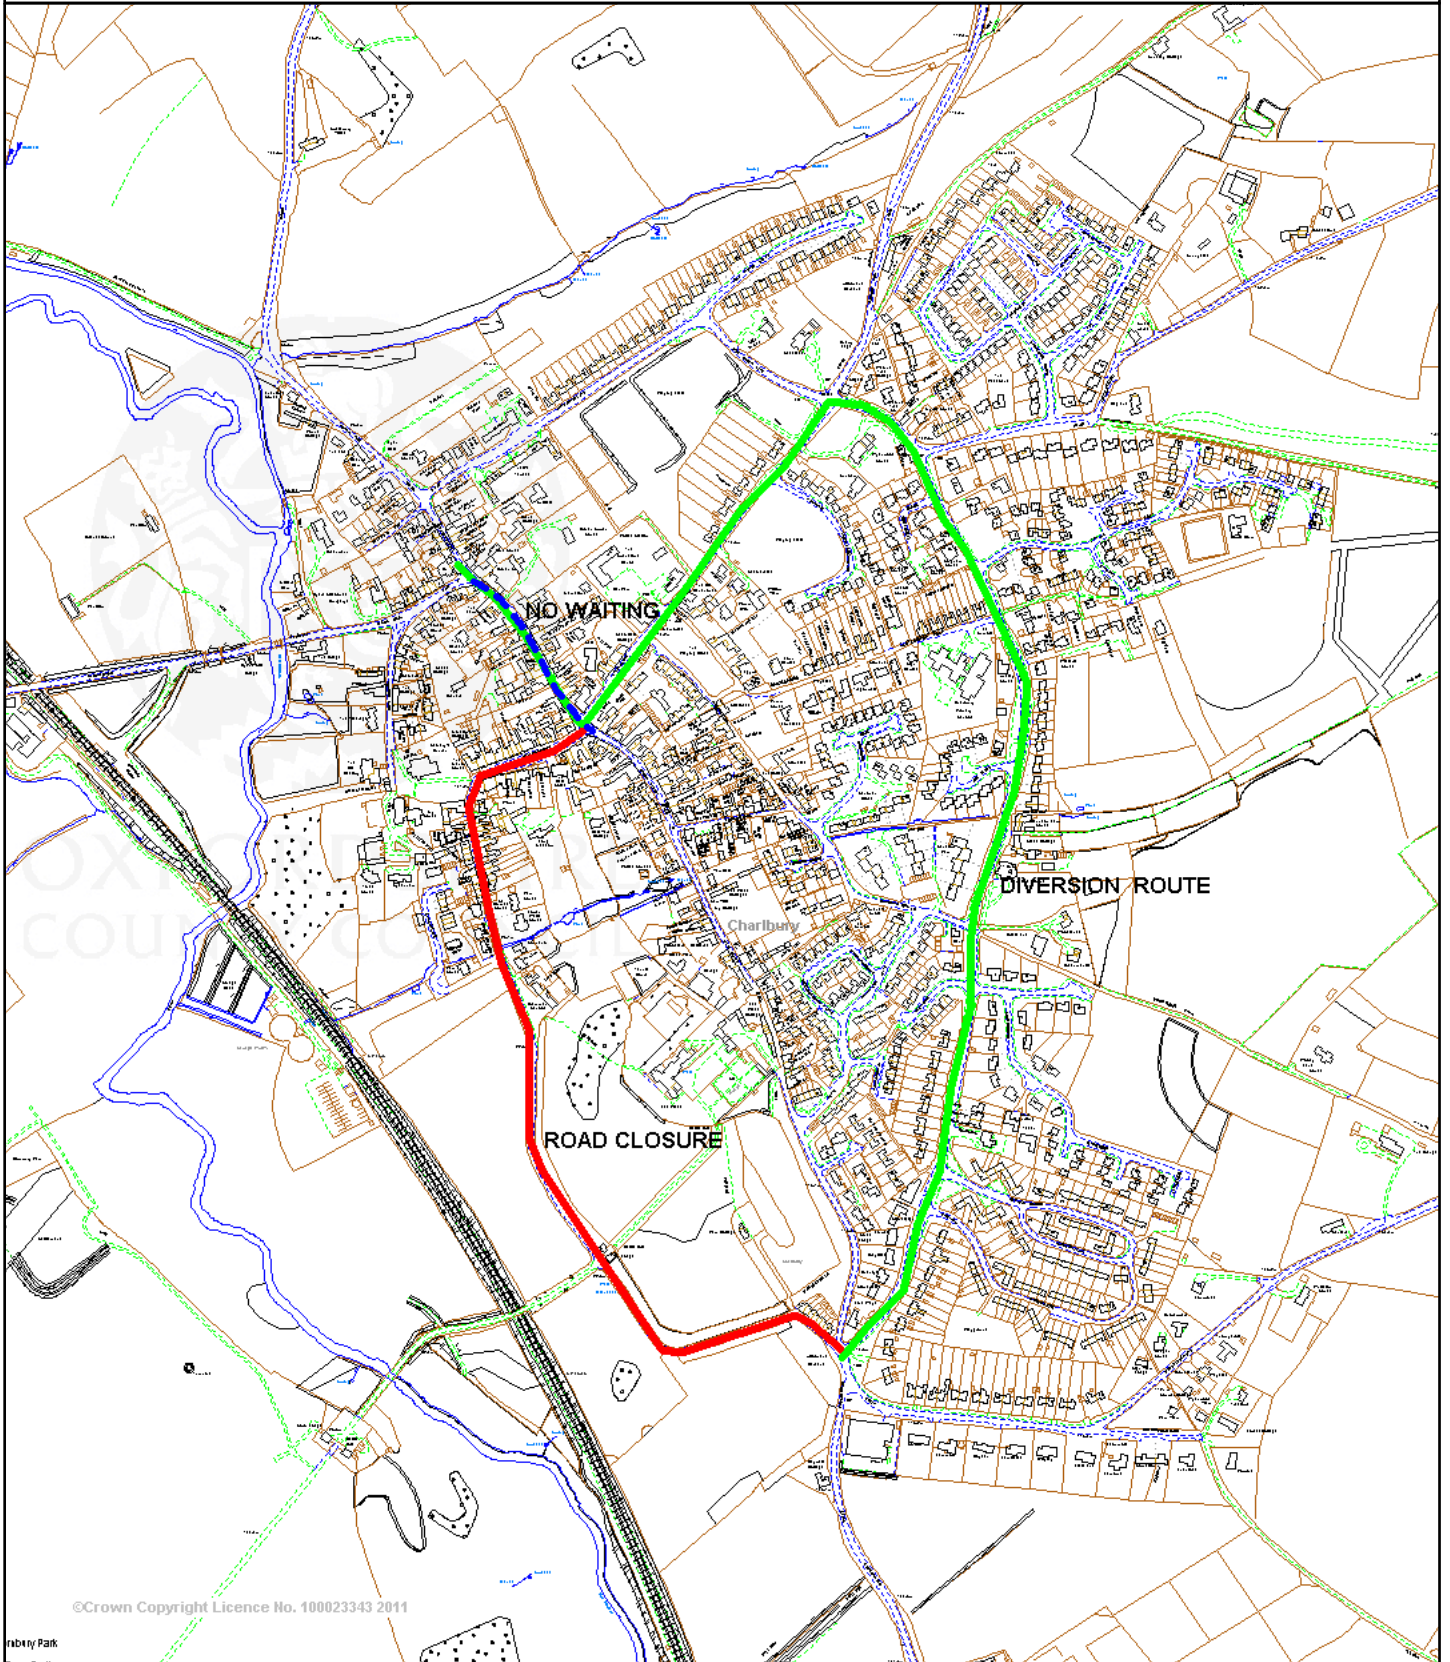

CHARLBURY - PARK STREET - CLOSURE

© Crown Copyright and database rights 2011 100023343

Scale 1/8000 Date 24/11/2011

Centre = 435878 E 219356 N

Warning: To print this map to the scale shown, the paper size should be set to A4 Portrait and Page Scaling in the printer dialogue box should be set to None.