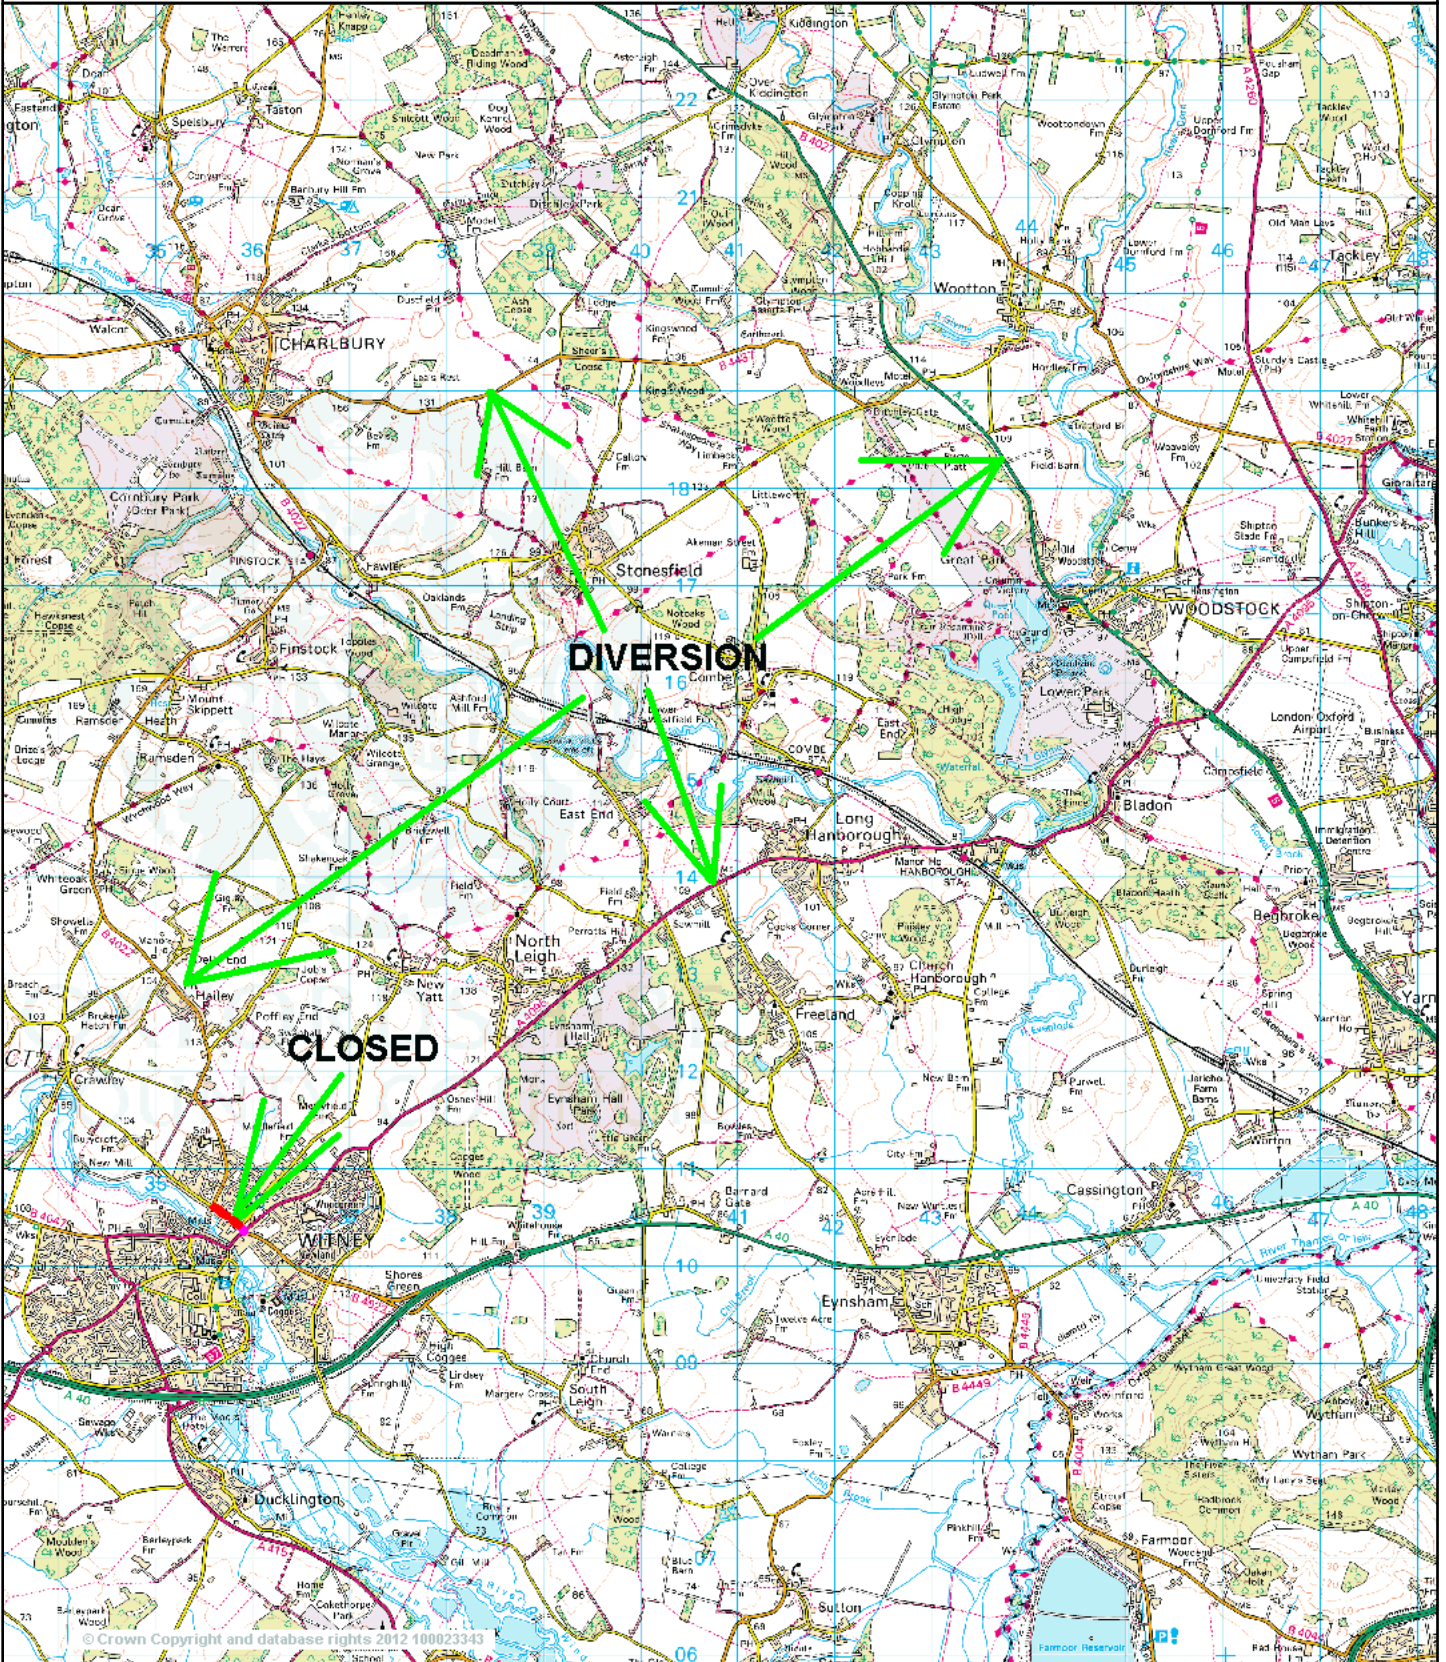

# WITNEY WEST END B4022 - DIVERSION

© Crown Copyright and database rights 2012 100023343

© Crown Copyright and database rights 2011 100023343

Scale 1/77676 Date 6/2/2012

Centre = 440816 E 214451 N

HJG

Warning: To print this map to the scale shown, the paper size should be set to A4 Portrait and Page Scaling in the printer dialogue box should be set to None.