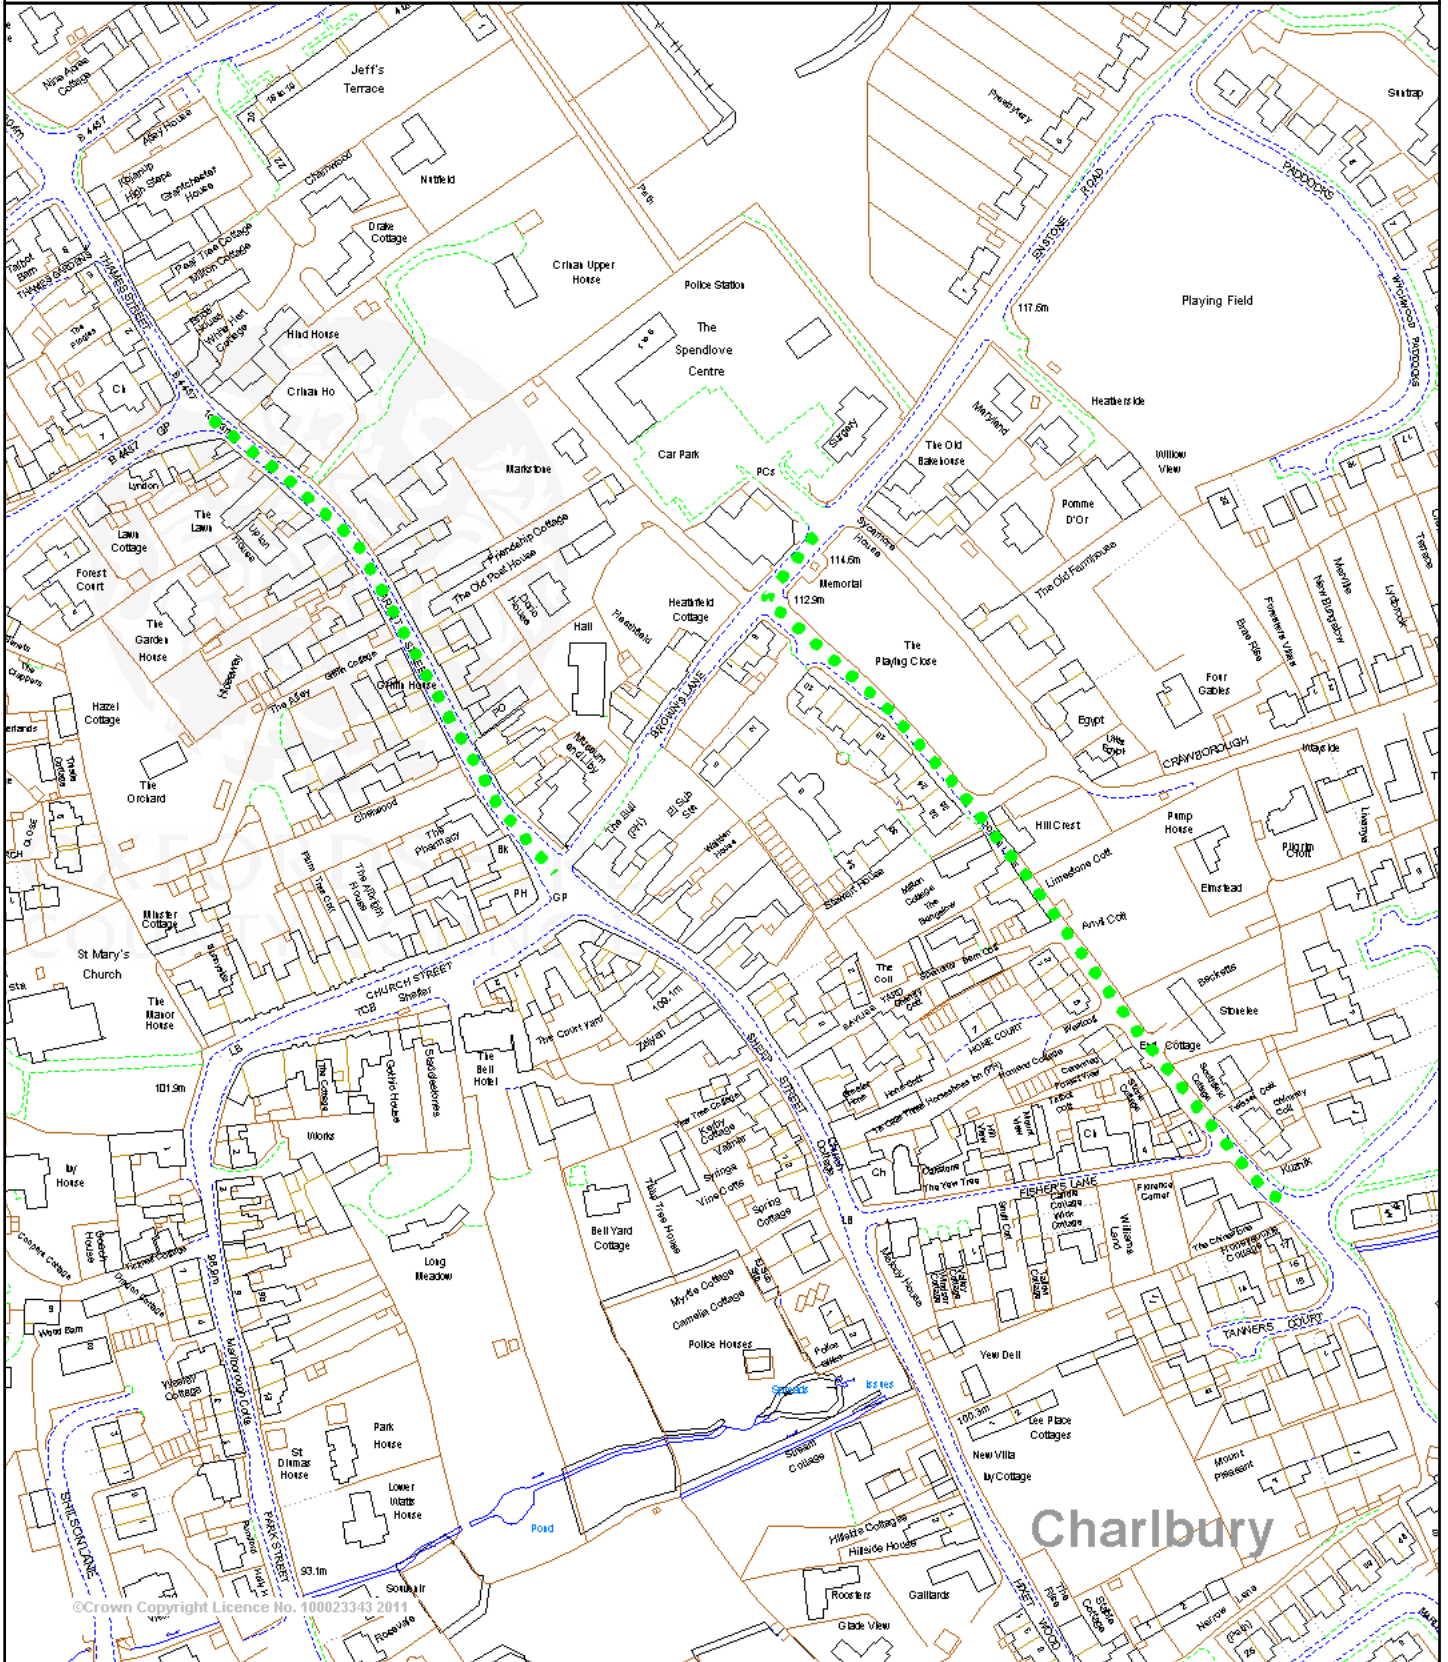

Areas where NO Parking required

© Crown Copyright and database rights 2011 100023343

Scale 1/2500 Date 11/8/2011

Centre = 435783 E 219489 N

Warning: To print this map to the scale shown, the paper size should be set to A4 Portrait and Page Scaling in the printer dialogue box should be set to None.