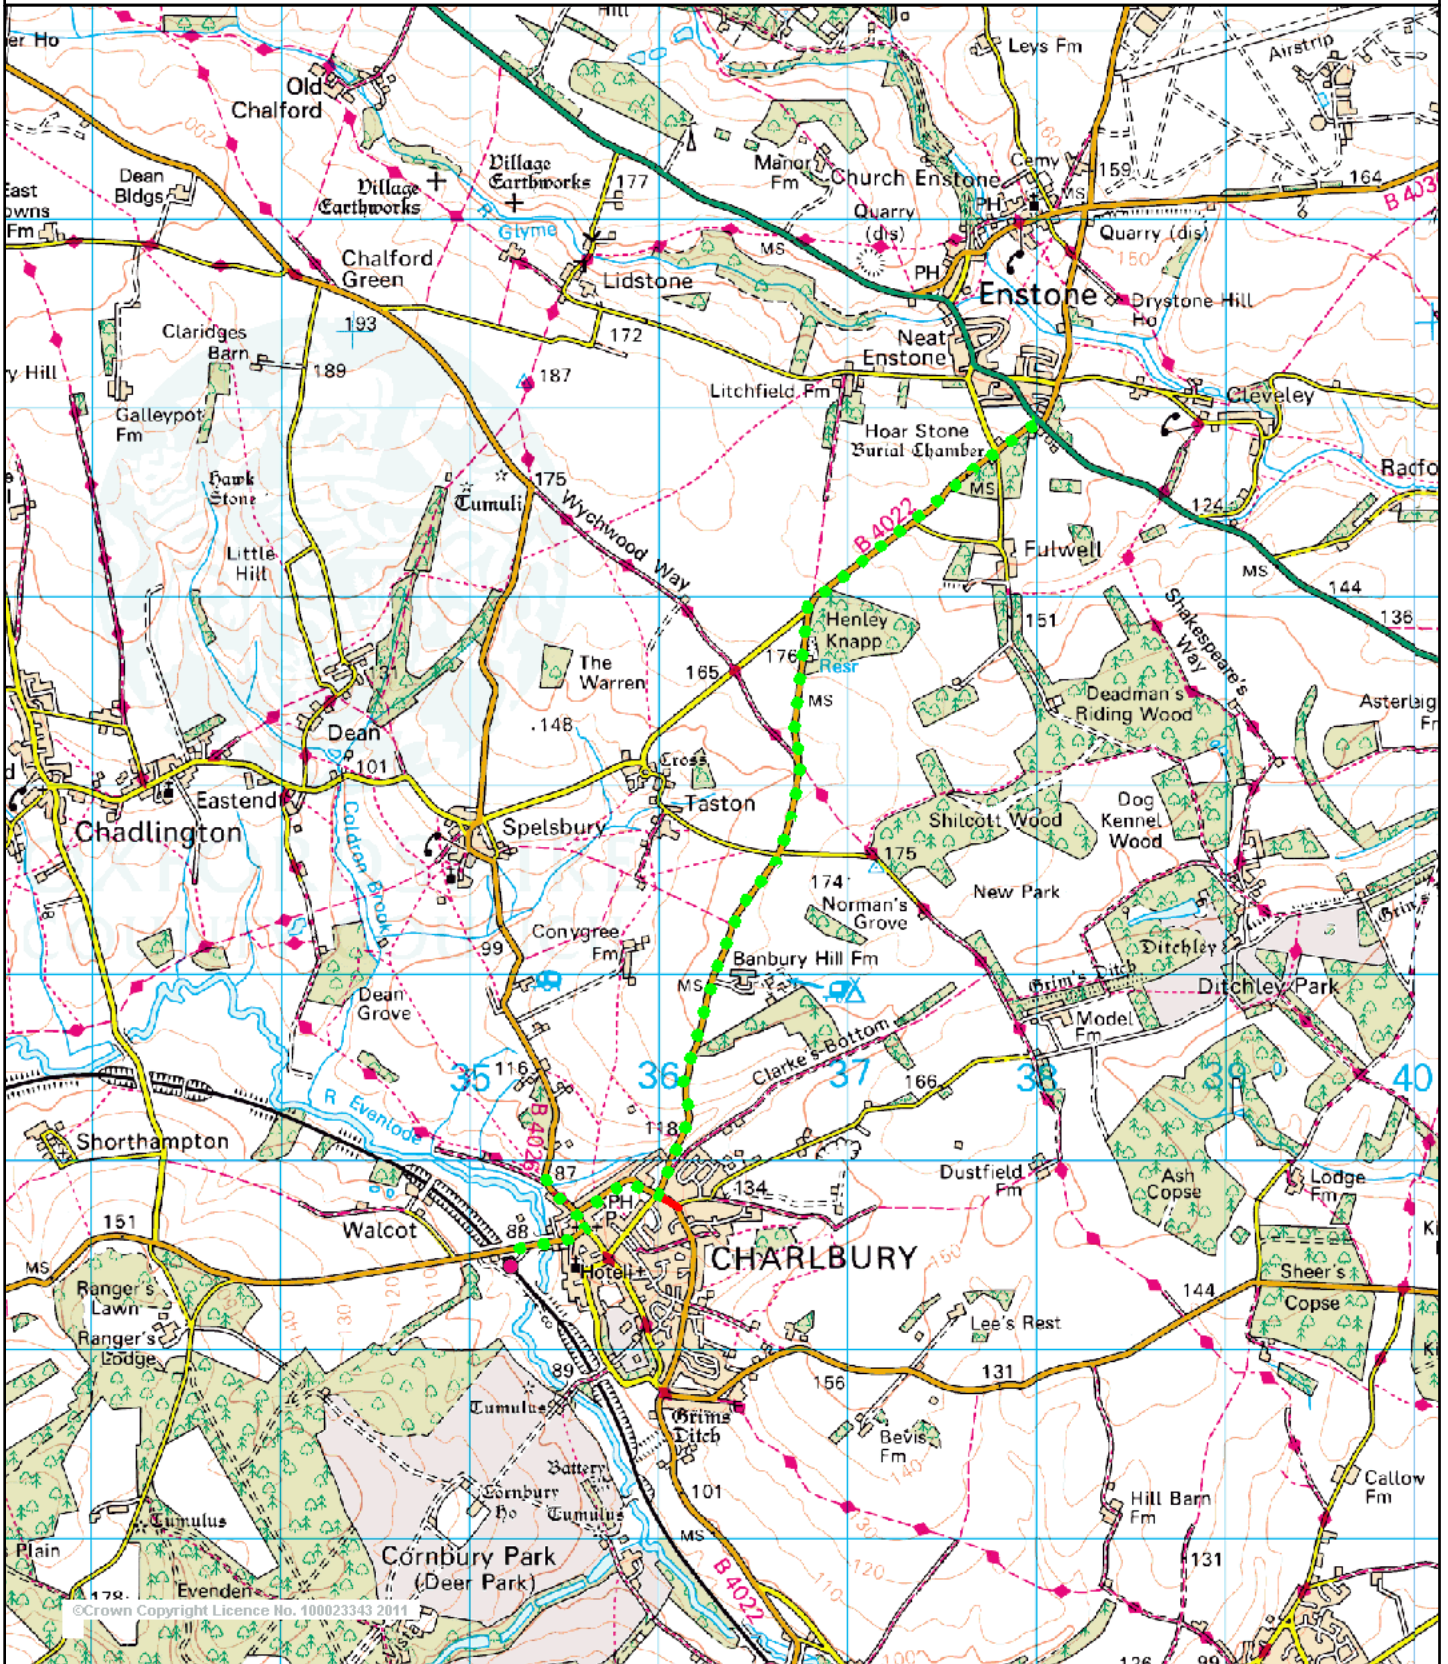

SDOUTHBOUND HGV ROUTE

© Crown Copyright and database rights 2011 100023343

Scale 1/40000 Date 11/8/2011

Centre = 436342 E 221727 N

Warning: To print this map to the scale shown, the paper size should be set to A4 Portrait and Page Scaling in the printer dialogue box should be set to None.