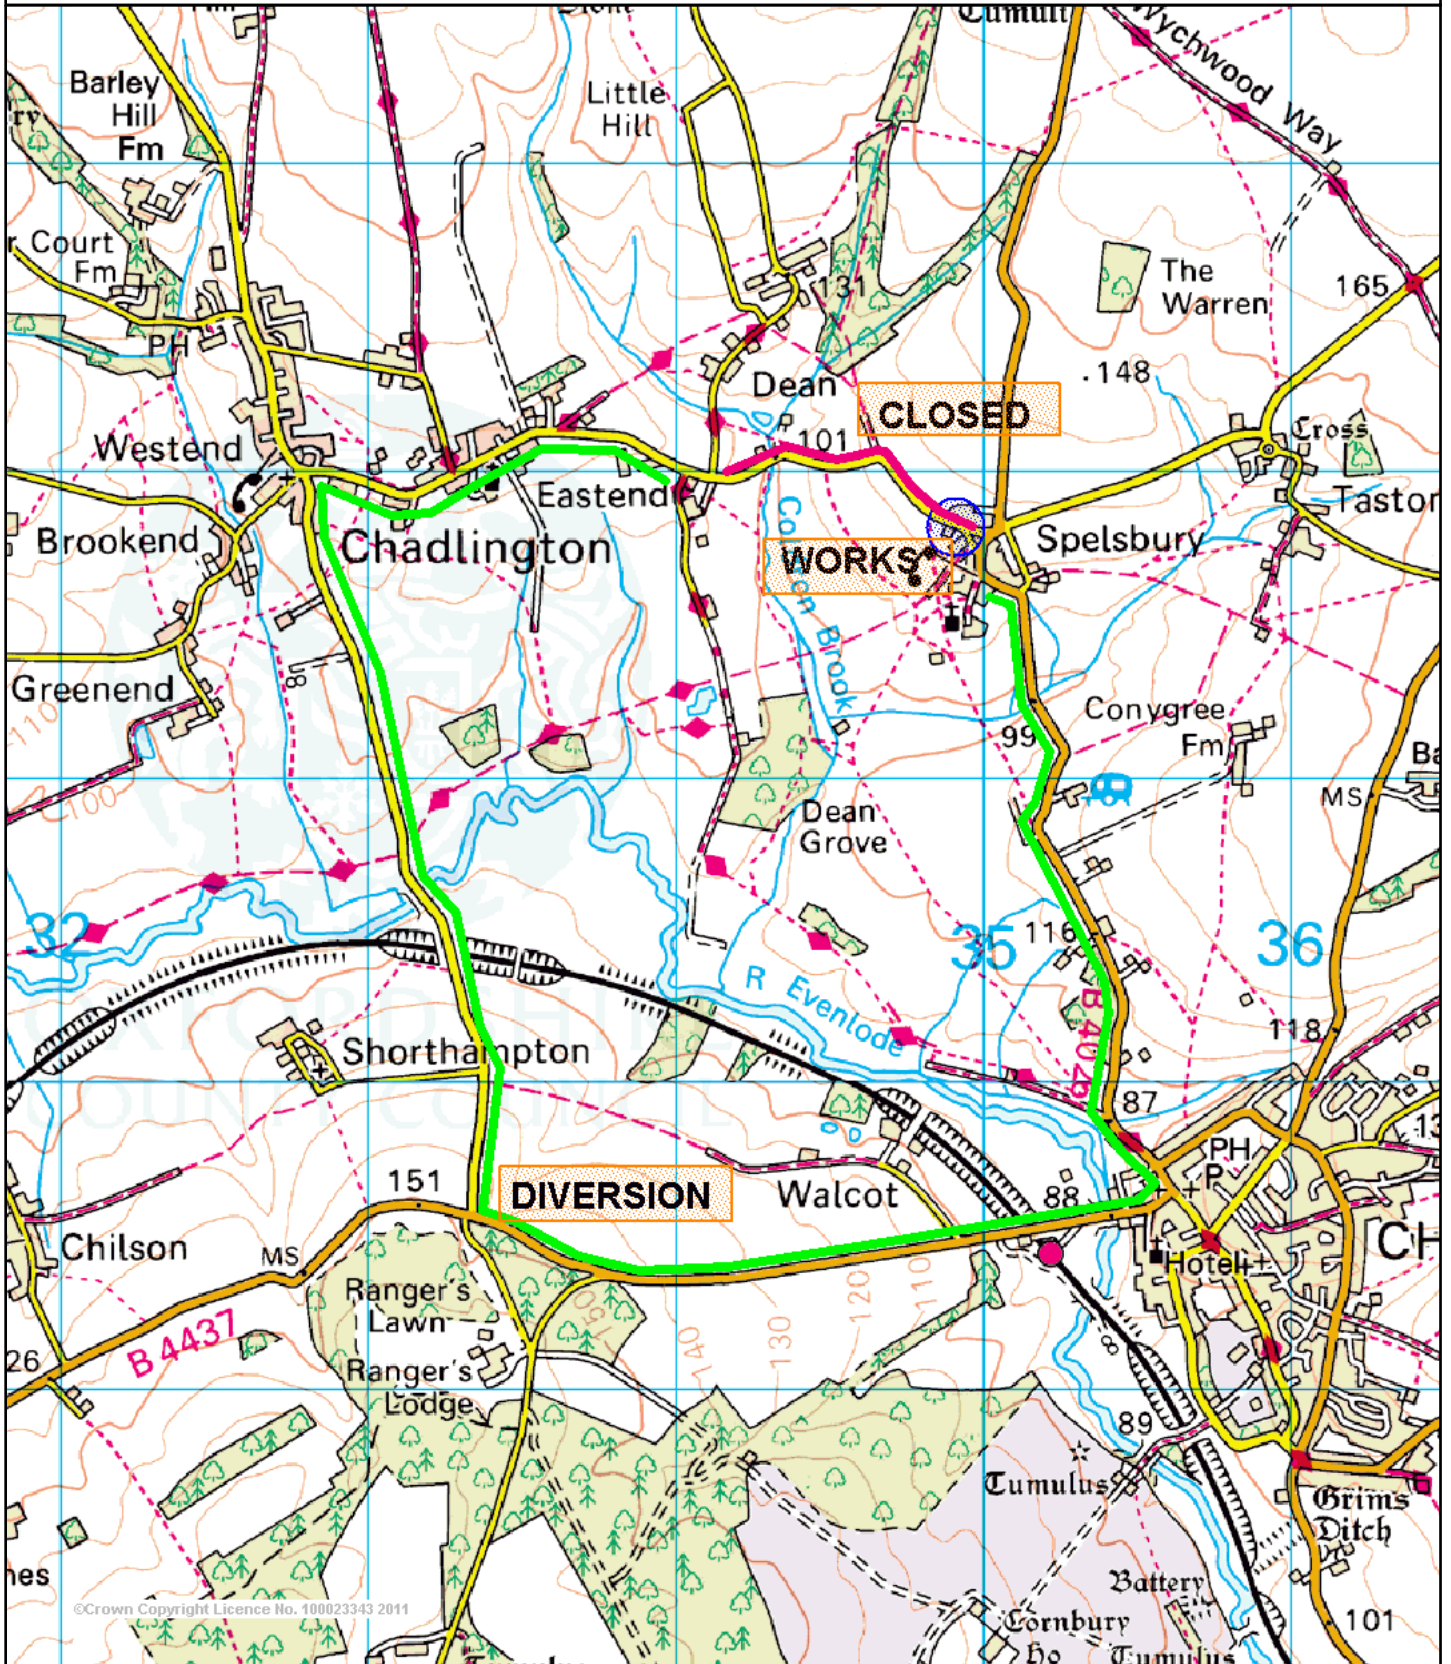

# SPELSBURY - CHADLINGTON ROAD

© Crown Copyright Licence No. 100023343 2011

© Crown Copyright and database rights 2011 100023343

Scale 1/24573 Date 22/12/2011

Centre = 434163 E 220808 N

HJG

Warning: To print this map to the scale shown, the paper size should be set to A4 Portrait and Page Scaling in the printer dialogue box should be set to None.